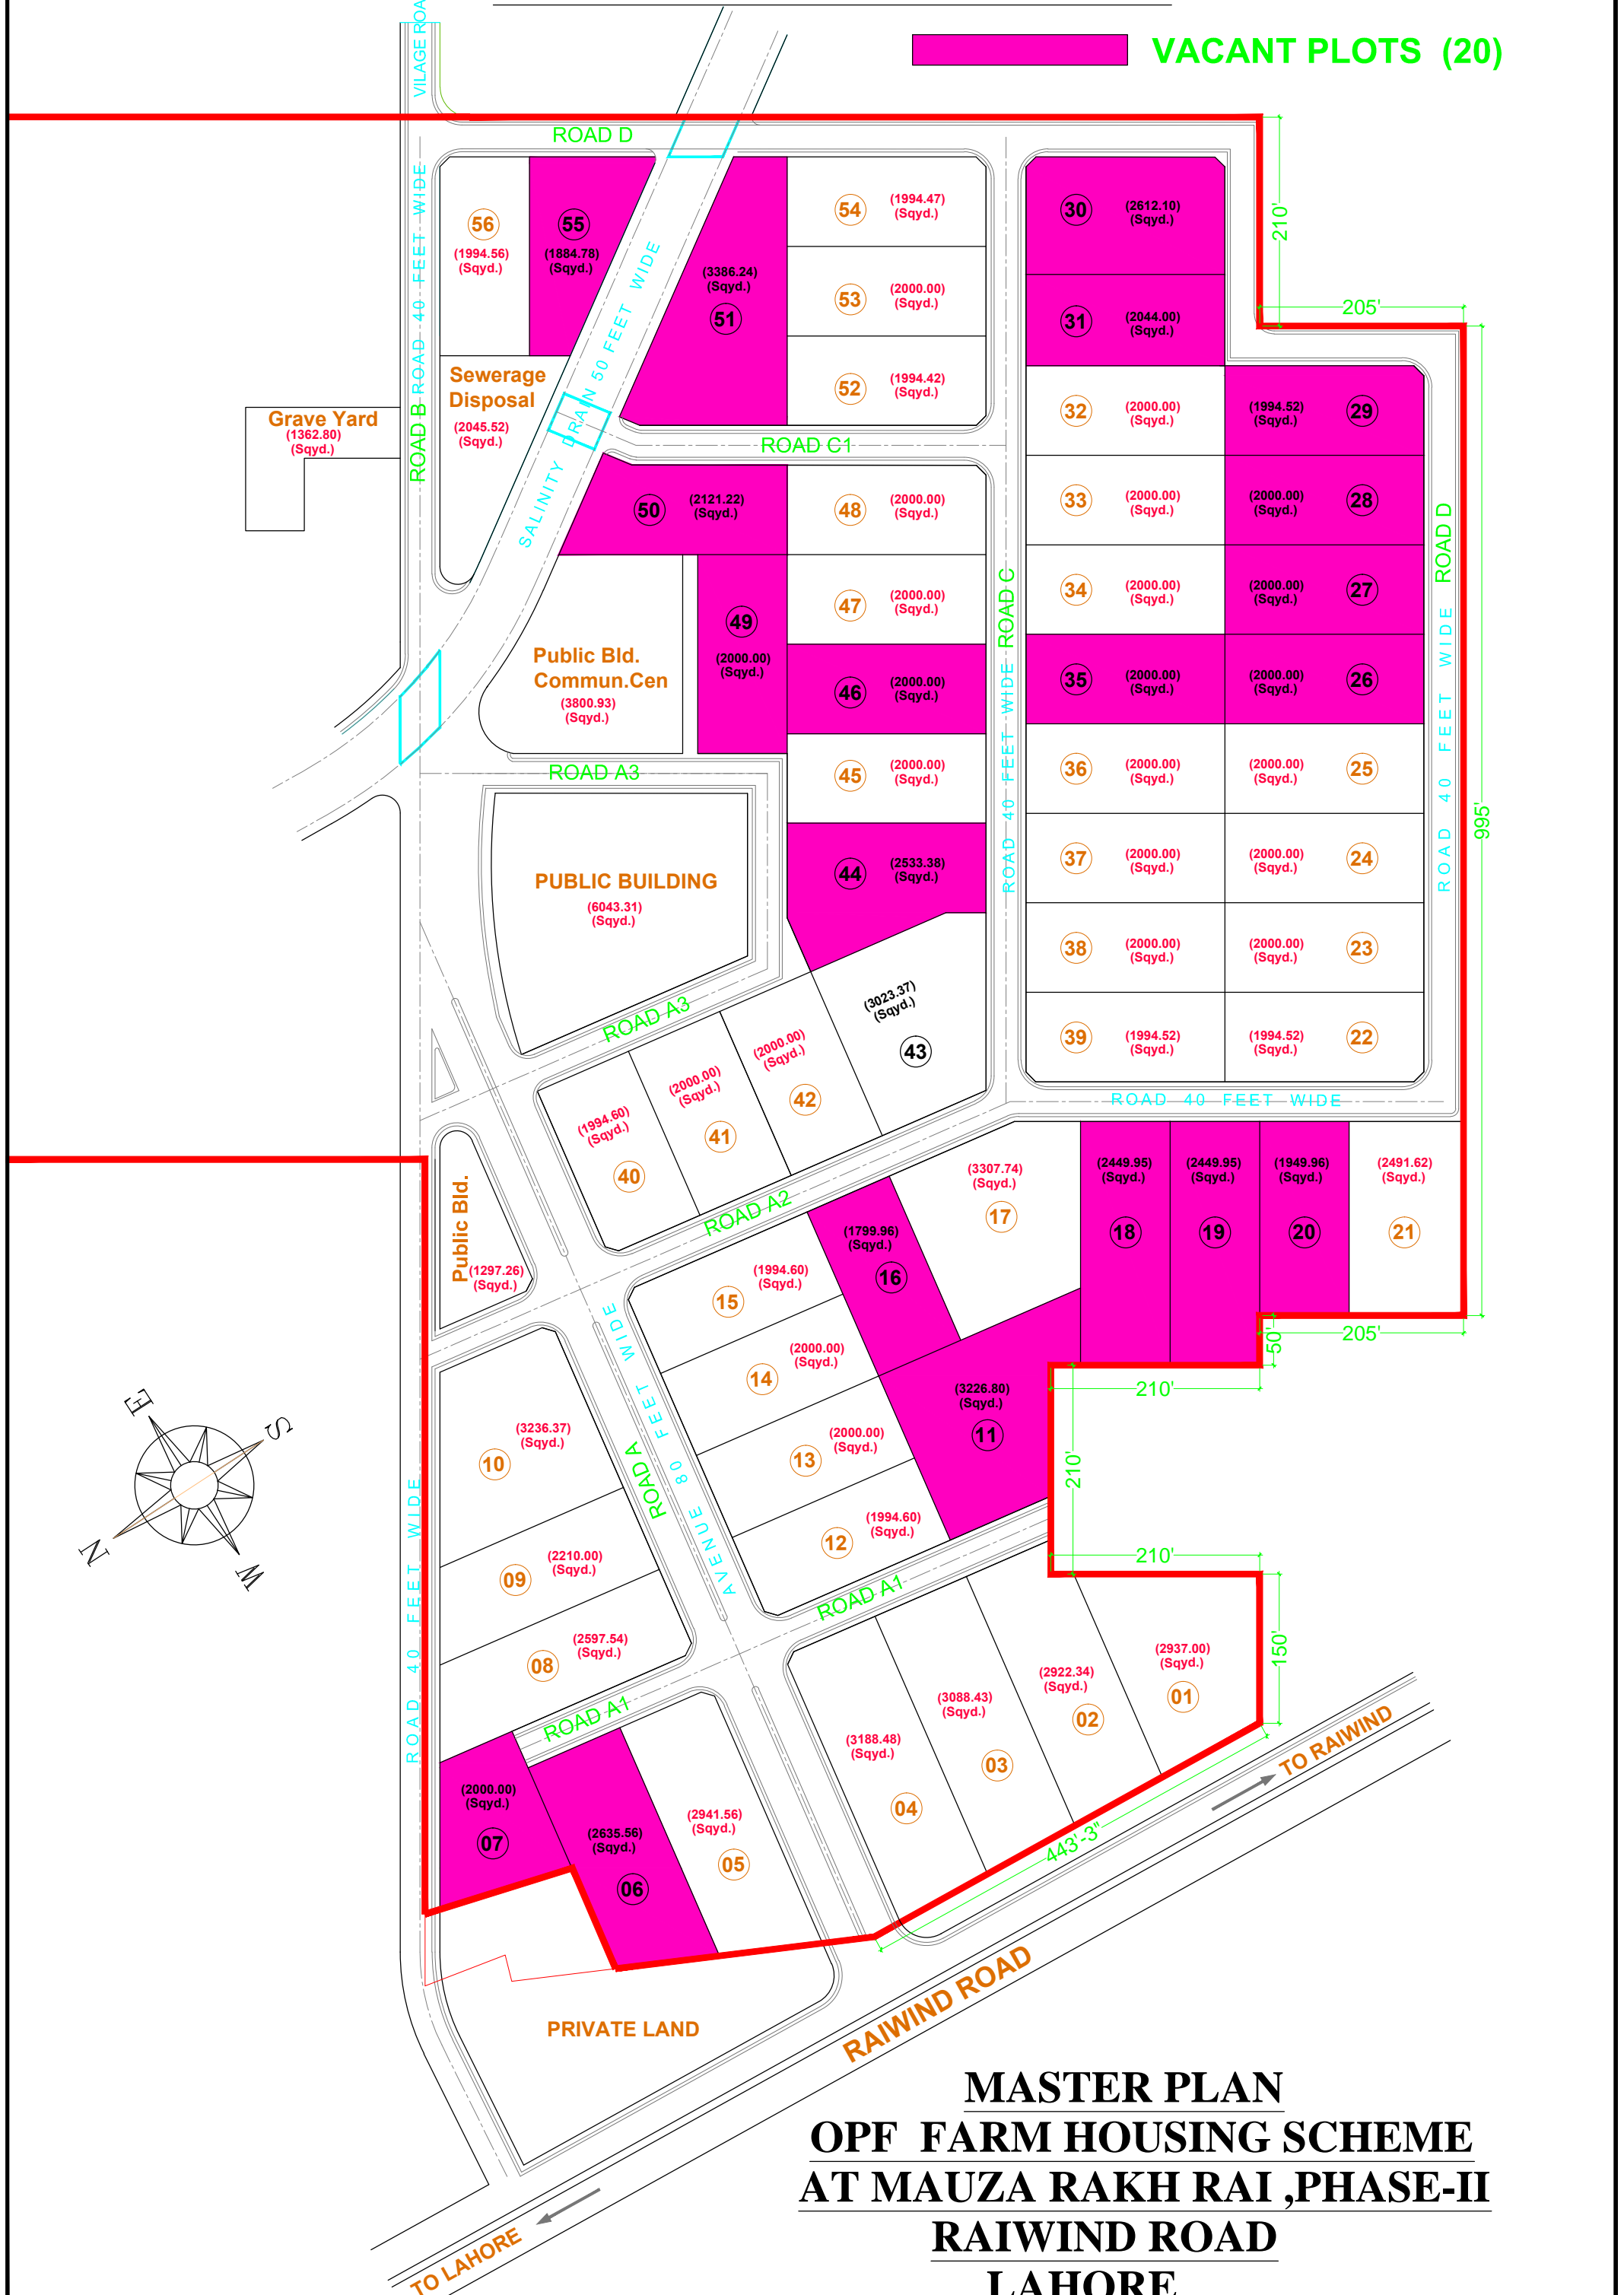

REMAINING 20 VACANT PLOTS

VACANT PLOTS (20)

MASTER PLAN OPF FARM HOUSING SCHEME AT MAUZA RAKH RAI, PHASE-II RAIWIND ROAD LAHORE