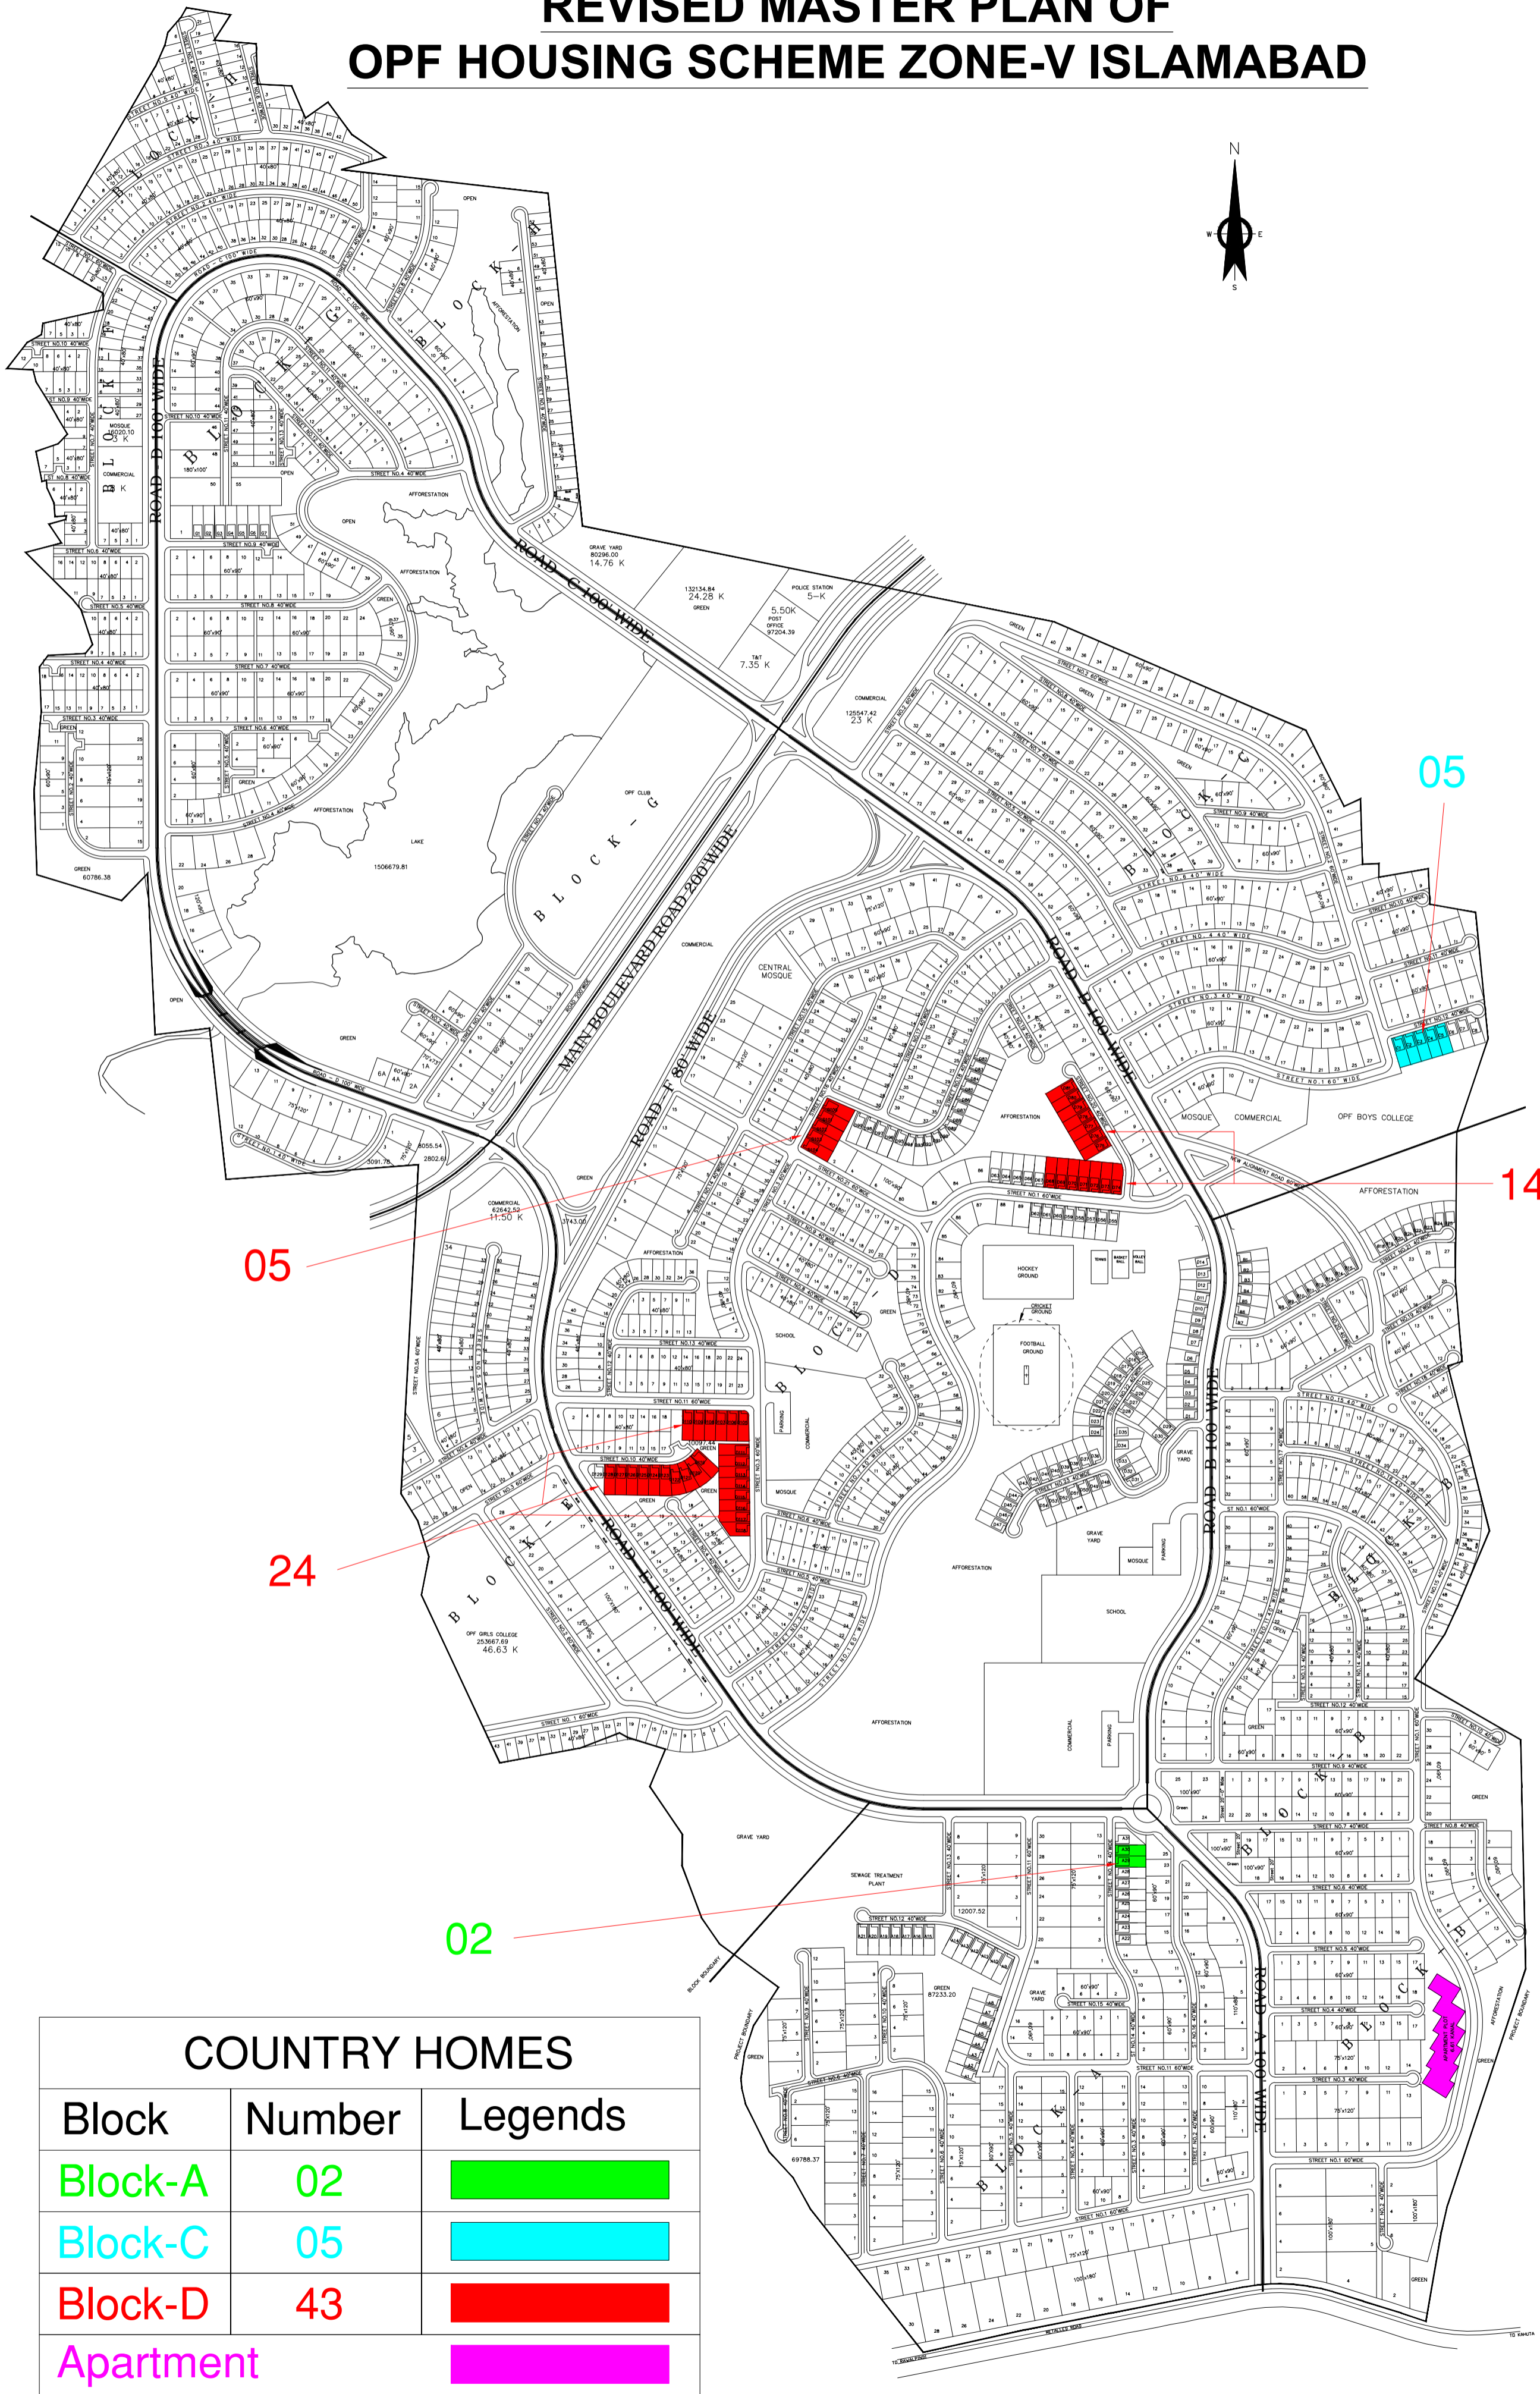

# REVISED MASTER PLAN OF OPF HOUSING SCHEME ZONE-V ISLAMABAD

COUNTRY HOMES		
Block	Number	Legends
Block-A	02	
Block-C	05	
Block-D	43	
Apartment		

## COUNTRY HOMES & APARTMENT LOCATION